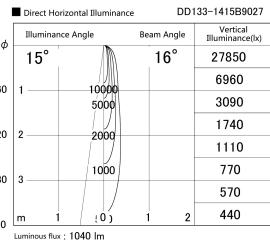

Item no. DD133-1415B9027

Series Name:  $\Phi$ 80 series (DD133)

Installation	Recessed mount
Type	Lens type small adjustable downlight
Fixture wattage	14W
Beam angle	16deg
Color Temp.	2700K
CRI	Ra>90
Luminous	1038 lm
Body	Die-castaluminumalloy
Body finish	N/A
Trim finish	Black
Reflector finish	N/A
IP Rate	IP20
Light source	COB module
Input Voltage	AC220~240V
Dimming Type	Non-Dimmable
Certificate	CE,CCC
Cut Hole	80mm