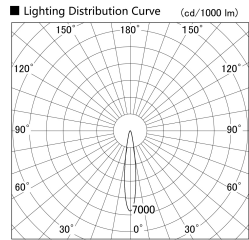

Item no. DD133-1415B9027

Series Name:  $\Phi$ 80 series (DD133)

Installation	Recessed mount
Type	Lens type small adjustable downlight
Fixture wattage	14W
Beam angle	16deg
Color Temp.	2700K
CRI	Ra>90
Luminous	1038 lm
Body	Die-castaluminumalloy
Body finish	N/A
Trim finish	Black
Reflector finish	N/A
IP Rate	IP20
Light source	COB module
Input Voltage	AC220~240V
Dimming Type	Non-Dimmable
Certificate	CE,CCC
Cut Hole	80mm