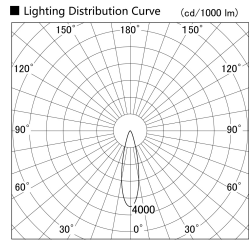

Item no. DD133-1425B9027

Series Name: Φ80 series (DD133)

Installation	Recessed mount
Type	Lens type small adjustable downlight
Fixture wattage	14W
Beam angle	25deg
Color Temp.	2700K
CRI	Ra>90
Luminous	1270 lm
Body	Die-cast aluminum alloy
Body finish	N/A
Trim finish	Black
Reflector finish	N/A
IP Rate	IP20
Light source	COB module
Input Voltage	AC220~240V
Dimming Type	Non-Dimmable
Certificate	CE,CCC
Cut Hole	80mm