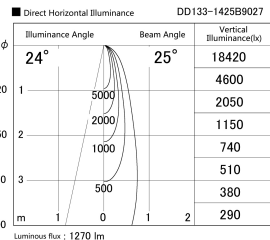

Item no. DD133-1425B9027

Series Name: Φ80 series (DD133)

Installation	Recessed mount
Type	Lens type small adjustable downlight
Fixture wattage	14W
Beam angle	25deg
Color Temp.	2700K
CRI	Ra>90
Luminous	1270 lm
Body	Die-cast aluminum alloy
Body finish	N/A
Trim finish	Black
Reflector finish	N/A
IP Rate	IP20
Light source	COB module
Input Voltage	AC220~240V
Dimming Type	Non-Dimmable
Certificate	CE,CCC
Cut Hole	80mm