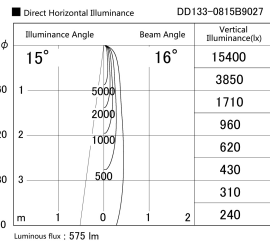

Item no. DD133-0815B9027

Series Name: Φ 80 series (DD133)

Installation	Recessed mount
Type	Lens type small adjustable downlight
Fixture wattage	7.5W
Beam angle	16deg
Color Temp.	2700K
CRI	Ra>90
Luminous	574 lm
Body	Die-castaluminumalloy
Body finish	N/A
Trim finish	Black
Reflector finish	N/A
IP Rate	IP20
Light source	COB module
Input Voltage	AC220~240V
Dimming Type	Non-Dimmable
Certificate	CE,CCC
Cut Hole	80mm