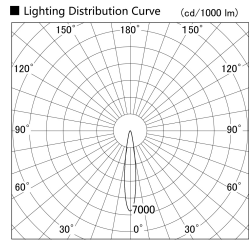

Item no. DD133-0815B9027

Series Name: Φ 80 series (DD133)

Installation	Recessed mount
Type	Lens type small adjustable downlight
Fixture wattage	7.5W
Beam angle	16deg
Color Temp.	2700K
CRI	Ra>90
Luminous	574 lm
Body	Die-castaluminumalloy
Body finish	N/A
Trim finish	Black
Reflector finish	N/A
IP Rate	IP20
Light source	COB module
Input Voltage	AC220~240V
Dimming Type	Non-Dimmable
Certificate	CE,CCC
Cut Hole	80mm