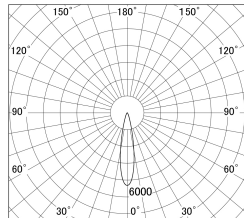

Item no. DD133-0820B9027

Series Name:  $\Phi$ 80 series (DD133)

Installation	Recessed mount
Type	Lens type small adjustable downlight
Fixture wattage	7.5W
Beam angle	21deg
Color Temp.	2700K
CRI	Ra>90
Luminous	725 lm
Body	Die-castaluminumalloy
Body finish	N/A
Trim finish	Black
Reflector finish	N/A
IP Rate	IP20
Light source	COB module
Input Voltage	AC220~240V
Dimming Type	Non-Dimmable
Certificate	CE,CCC
Cut Hole	80mm

■ Lighting Distribution Curve (cd/1000 lm)

■ Direct Horizontal Illuminance DD133-0820B9027