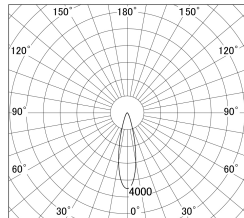

Item no. DD133-0825B9027

Series Name: Φ80 series (DD133)

Installation	Recessed mount
Type	Lens type small adjustable downlight
Fixture wattage	7.5W
Beam angle	25deg
Color Temp.	2700K
CRI	Ra>90
Luminous	689 lm
Body	Die-castaluminumalloy
Body finish	N/A
Trim finish	Black
Reflector finish	N/A
IP Rate	IP20
Light source	COB module
Input Voltage	AC220~240V
Dimming Type	Non-Dimmable
Certificate	CE,CCC
Cut Hole	80mm

■ Lighting Distribution Curve (cd/1000 lm)

■ Direct Horizontal Illuminance DD133-0825B9027