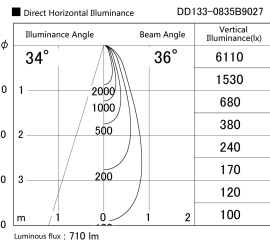

Item no. DD133-0835B9027

Series Name: Φ80 series (DD133)

Installation	Recessed mount
Type	Lens type small adjustable downlight
Fixture wattage	7.5W
Beam angle	36deg
Color Temp.	2700K
CRI	Ra>90
Luminous	708 lm
Body	Die-castaluminumalloy
Body finish	N/A
Trim finish	Black
Reflector finish	N/A
IP Rate	IP20
Light source	COB module
Input Voltage	AC220~240V
Dimming Type	Non-Dimmable
Certificate	CE,CCC
Cut Hole	80mm