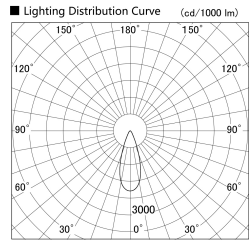

Item no. DD133-0835B9027

Series Name: Φ80 series (DD133)

Installation	Recessed mount
Type	Lens type small adjustable downlight
Fixture wattage	7.5W
Beam angle	36deg
Color Temp.	2700K
CRI	Ra>90
Luminous	708 lm
Body	Die-castaluminumalloy
Body finish	N/A
Trim finish	Black
Reflector finish	N/A
IP Rate	IP20
Light source	COB module
Input Voltage	AC220~240V
Dimming Type	Non-Dimmable
Certificate	CE,CCC
Cut Hole	80mm