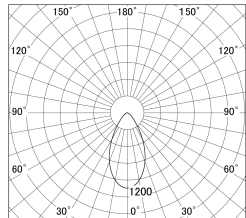

Item no. DD133-0850B9027

Series Name: Φ80 series (DD133)

Installation	Recessed mount
Type	Lens type small adjustable downlight
Fixture wattage	7.5W
Beam angle	53deg
Color Temp.	2700K
CRI	Ra>90
Luminous	667 lm
Body	Die-cast aluminum alloy
Body finish	N/A
Trim finish	Black
Reflector finish	N/A
IP Rate	IP20
Light source	COB module
Input Voltage	AC220~240V
Dimming Type	Non-Dimmable
Certificate	CE,CCC
Cut Hole	80mm

■ Lighting Distribution Curve (cd/1000 lm)

■ Direct Horizontal Illuminance DD133-0850B9027