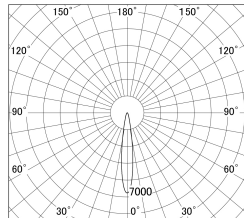

Item no. DD133-0515B9027

Series Name: Φ 80 series (DD133)

Installation	Recessed mount
Type	Lens type small adjustable downlight
Fixture wattage	5W
Beam angle	16deg
Color Temp.	2700K
CRI	Ra>90
Luminous	393 lm
Body	Die-castaluminumalloy
Body finish	N/A
Trim finish	Black
Reflector finish	N/A
IP Rate	IP20
Light source	COB module
Input Voltage	AC220~240V
Dimming Type	Non-Dimmable
Certificate	CE,CCC
Cut Hole	80mm

■ Lighting Distribution Curve (cd/1000 lm)

■ Direct Horizontal Illuminance DD133-0515B9027