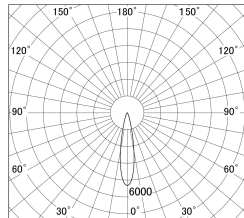

Item no. DD133-0520B9027

Series Name:  $\Phi$ 80 series (DD133)

Installation	Recessed mount
Type	Lens type small adjustable downlight
Fixture wattage	5W
Beam angle	21deg
Color Temp.	2700K
CRI	Ra>90
Luminous	494 lm
Body	Die-castaluminumalloy
Body finish	N/A
Trim finish	Black
Reflector finish	N/A
IP Rate	IP20
Light source	COB module
Input Voltage	AC220~240V
Dimming Type	Non-Dimmable
Certificate	CE,CCC
Cut Hole	80mm

■ Lighting Distribution Curve (cd/1000 lm)

■ Direct Horizontal Illuminance DD133-0520B9027