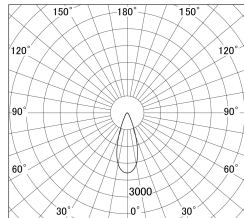

Item no. DD133-0535B9027

Series Name: Φ 80 series (DD133)

Installation	Recessed mount
Type	Lens type small adjustable downlight
Fixture wattage	5W
Beam angle	36deg
Color Temp.	2700K
CRI	Ra>90
Luminous	482 lm
Body	Die-castaluminumalloy
Body finish	N/A
Trim finish	Black
Reflector finish	N/A
IP Rate	IP20
Light source	COB module
Input Voltage	AC220~240V
Dimming Type	Non-Dimmable
Certificate	CE,CCC
Cut Hole	80mm

■ Lighting Distribution Curve (cd/1000 lm)

■ Direct Horizontal Illuminance DD133-0535B9027