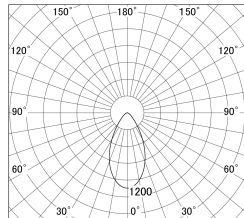

Item no. DD133-0550B9027

Series Name:  $\Phi$ 80 series (DD133)

Installation	Recessed mount
Type	Lens type small adjustable downlight
Fixture wattage	5W
Beam angle	53deg
Color Temp.	2700K
CRI	Ra>90
Luminous	454 lm
Body	Die-castaluminumalloy
Body finish	N/A
Trim finish	Black
Reflector finish	N/A
IP Rate	IP20
Light source	COB module
Input Voltage	AC220~240V
Dimming Type	Non-Dimmable
Certificate	CE,CCC
Cut Hole	80mm

■ Lighting Distribution Curve (cd/1000 lm)

■ Direct Horizontal Illuminance DD133-0550B9027