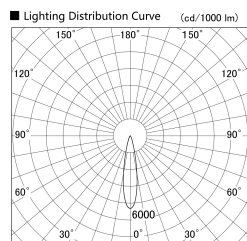

Item no. DD133-1420B9030

Series Name:  $\Phi$ 80 series (DD133)

Installation	Recessed mount
Type	Lens type small adjustable downlight
Fixture wattage	14W
Beam angle	21deg
Color Temp.	3000K
CRI	Ra>90
Luminous	1350 lm
Body	Die-cast aluminum alloy
Body finish	N/A
Trim finish	Black
Reflector finish	N/A
IP Rate	IP20
Light source	COB module
Input Voltage	AC220~240V
Dimming Type	Non-Dimmable
Certificate	CE,CCC
Cut Hole	80mm