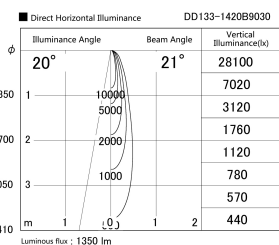

Item no. DD133-1420B9030

Series Name:  $\Phi$ 80 series (DD133)

Installation	Recessed mount
Type	Lens type small adjustable downlight
Fixture wattage	14W
Beam angle	21deg
Color Temp.	3000K
CRI	Ra>90
Luminous	1350 lm
Body	Die-cast aluminum alloy
Body finish	N/A
Trim finish	Black
Reflector finish	N/A
IP Rate	IP20
Light source	COB module
Input Voltage	AC220~240V
Dimming Type	Non-Dimmable
Certificate	CE,CCC
Cut Hole	80mm