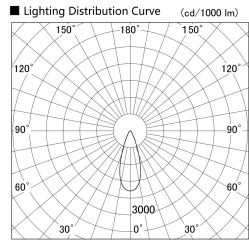

Item no. DD133-1435B9030

Series Name: Φ80 series (DD133)

Installation	Recessed mount
Type	Lens type small adjustable downlight
Fixture wattage	14W
Beam angle	36deg
Color Temp.	3000K
CRI	Ra>90
Luminous	1317 lm
Body	Die-castaluminumalloy
Body finish	N/A
Trim finish	Black
Reflector finish	N/A
IP Rate	IP20
Light source	COB module
Input Voltage	AC220~240V
Dimming Type	Non-Dimmable
Certificate	CE,CCC
Cut Hole	80mm