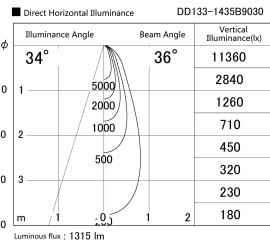

Item no. DD133-1435B9030

Series Name: Φ80 series (DD133)

Installation	Recessed mount
Type	Lens type small adjustable downlight
Fixture wattage	14W
Beam angle	36deg
Color Temp.	3000K
CRI	Ra>90
Luminous	1317 lm
Body	Die-castaluminumalloy
Body finish	N/A
Trim finish	Black
Reflector finish	N/A
IP Rate	IP20
Light source	COB module
Input Voltage	AC220~240V
Dimming Type	Non-Dimmable
Certificate	CE,CCC
Cut Hole	80mm