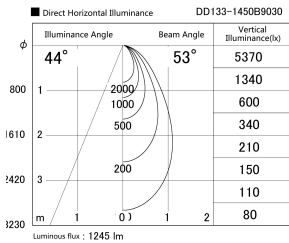

Item no. DD133-1450B9030

Series Name: Φ80 series (DD133)

Installation	Recessed mount
Type	Lens type small adjustable downlight
Fixture wattage	14W
Beam angle	53deg
Color Temp.	3000K
CRI	Ra>90
Luminous	1243 lm
Body	Die-cast aluminum alloy
Body finish	N/A
Trim finish	Black
Reflector finish	N/A
IP Rate	IP20
Light source	COB module
Input Voltage	AC220~240V
Dimming Type	Non-Dimmable
Certificate	CE,CCC
Cut Hole	80mm