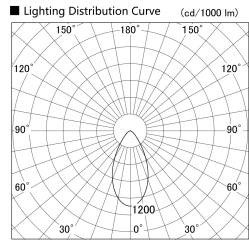

Item no. DD133-1450B9030

Series Name: Φ80 series (DD133)

Installation	Recessed mount
Type	Lens type small adjustable downlight
Fixture wattage	14W
Beam angle	53deg
Color Temp.	3000K
CRI	Ra>90
Luminous	1243 lm
Body	Die-cast aluminum alloy
Body finish	N/A
Trim finish	Black
Reflector finish	N/A
IP Rate	IP20
Light source	COB module
Input Voltage	AC220~240V
Dimming Type	Non-Dimmable
Certificate	CE,CCC
Cut Hole	80mm