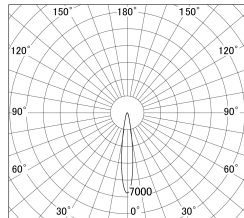

Item no. DD133-0815B9030

Series Name: Φ 80 series (DD133)

Installation	Recessed mount
Type	Lens type small adjustable downlight
Fixture wattage	7.5W
Beam angle	16deg
Color Temp.	3000K
CRI	Ra>90
Luminous	611 lm
Body	Die-castaluminumalloy
Body finish	N/A
Trim finish	Black
Reflector finish	N/A
IP Rate	IP20
Light source	COB module
Input Voltage	AC220~240V
Dimming Type	Non-Dimmable
Certificate	CE,CCC
Cut Hole	80mm

■ Lighting Distribution Curve (cd/1000 lm)

■ Direct Horizontal Illuminance DD133-0815B9030