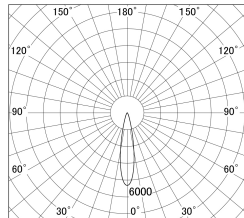

Item no. DD133-0820B9030

Series Name: Φ 80 series (DD133)

Installation	Recessed mount
Type	Lens type small adjustable downlight
Fixture wattage	7.5W
Beam angle	21deg
Color Temp.	3000K
CRI	Ra>90
Luminous	732 lm
Body	Die-cast aluminum alloy
Body finish	N/A
Trim finish	Black
Reflector finish	N/A
IP Rate	IP20
Light source	COB module
Input Voltage	AC220~240V
Dimming Type	Non-Dimmable
Certificate	CE,CCC
Cut Hole	80mm

■ Lighting Distribution Curve (cd/1000 lm)

■ Direct Horizontal Illuminance DD133-0820B9030