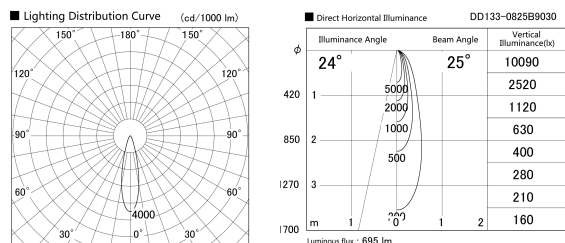

Item no. DD133-0825B9030

Series Name:  $\Phi$ 80 series (DD133)

Installation	Recessed mount
Type	Lens type small adjustable downlight
Fixture wattage	7.5W
Beam angle	25deg
Color Temp.	3000K
CRI	Ra>90
Luminous	696 lm
Body	Die-castaluminumalloy
Body finish	N/A
Trim finish	Black
Reflector finish	N/A
IP Rate	IP20
Light source	COB module
Input Voltage	AC220~240V
Dimming Type	Non-Dimmable
Certificate	CE,CCC
Cut Hole	80mm