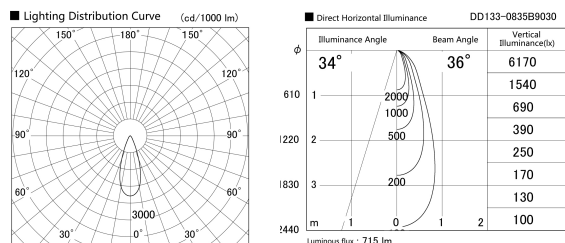

Item no. DD133-0835B9030

Series Name: Φ 80 series (DD133)

Installation	Recessed mount
Type	Lens type small adjustable downlight
Fixture wattage	7.5W
Beam angle	36deg
Color Temp.	3000K
CRI	Ra>90
Luminous	715 lm
Body	Die-cast aluminum alloy
Body finish	N/A
Trim finish	Black
Reflector finish	N/A
IP Rate	IP20
Light source	COB module
Input Voltage	AC220~240V
Dimming Type	Non-Dimmable
Certificate	CE,CCC
Cut Hole	80mm