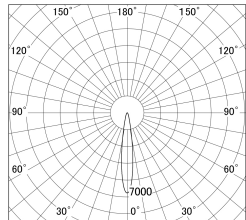

Item no. DD133-0515B9030

Series Name:  $\Phi$ 80 series (DD133)

Installation	Recessed mount
Type	Lens type small adjustable downlight
Fixture wattage	5W
Beam angle	16deg
Color Temp.	3000K
CRI	Ra>90
Luminous	418 lm
Body	Die-cast aluminum alloy
Body finish	N/A
Trim finish	Black
Reflector finish	N/A
IP Rate	IP20
Light source	COB module
Input Voltage	AC220~240V
Dimming Type	Non-Dimmable
Certificate	CE,CCC
Cut Hole	80mm

■ Lighting Distribution Curve (cd/1000 lm)

■ Direct Horizontal Illuminance DD133-0515B9030