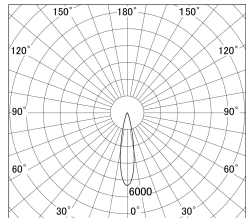

Item no. DD133-0520B9030

Series Name: Φ 80 series (DD133)

Installation	Recessed mount
Type	Lens type small adjustable downlight
Fixture wattage	5W
Beam angle	21deg
Color Temp.	3000K
CRI	Ra>90
Luminous	499 lm
Body	Die-castaluminumalloy
Body finish	N/A
Trim finish	Black
Reflector finish	N/A
IP Rate	IP20
Light source	COB module
Input Voltage	AC220~240V
Dimming Type	Non-Dimmable
Certificate	CE,CCC
Cut Hole	80mm

■ Lighting Distribution Curve (cd/1000 lm)

■ Direct Horizontal Illuminance DD133-0520B9030