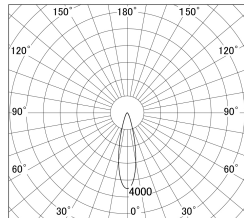

Item no. DD133-0525B9030

Series Name: Φ 80 series (DD133)

Installation	Recessed mount
Type	Lens type small adjustable downlight
Fixture wattage	5W
Beam angle	25deg
Color Temp.	3000K
CRI	Ra>90
Luminous	474 lm
Body	Die-castaluminumalloy
Body finish	N/A
Trim finish	Black
Reflector finish	N/A
IP Rate	IP20
Light source	COB module
Input Voltage	AC220~240V
Dimming Type	Non-Dimmable
Certificate	CE,CCC
Cut Hole	80mm

■ Lighting Distribution Curve (cd/1000 lm)

■ Direct Horizontal Illuminance DD133-0525B9030