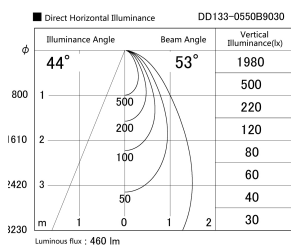

Item no. DD133-0550B9030

Series Name: Φ 80 series (DD133)

Installation	Recessed mount
Type	Lens type small adjustable downlight
Fixture wattage	5W
Beam angle	53deg
Color Temp.	3000K
CRI	Ra>90
Luminous	459 lm
Body	Die-castaluminumalloy
Body finish	N/A
Trim finish	Black
Reflector finish	N/A
IP Rate	IP20
Light source	COB module
Input Voltage	AC220~240V
Dimming Type	Non-Dimmable
Certificate	CE,CCC
Cut Hole	80mm