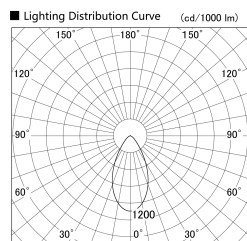

Item no. DD133-0550B9030

Series Name: Φ 80 series (DD133)

Installation	Recessed mount
Type	Lens type small adjustable downlight
Fixture wattage	5W
Beam angle	53deg
Color Temp.	3000K
CRI	Ra>90
Luminous	459 lm
Body	Die-castaluminumalloy
Body finish	N/A
Trim finish	Black
Reflector finish	N/A
IP Rate	IP20
Light source	COB module
Input Voltage	AC220~240V
Dimming Type	Non-Dimmable
Certificate	CE,CCC
Cut Hole	80mm