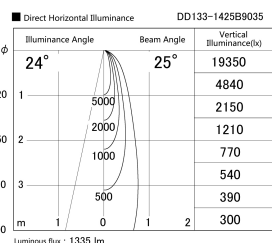

Item no. DD133-1425B9035

Series Name: Φ 80 series (DD133)

Installation	Recessed mount
Type	Lens type small adjustable downlight
Fixture wattage	14W
Beam angle	25deg
Color Temp.	3500K
CRI	Ra>90
Luminous	1334 lm
Body	Die-castaluminumalloy
Body finish	N/A
Trim finish	Black
Reflector finish	N/A
IP Rate	IP20
Light source	COB module
Input Voltage	AC220~240V
Dimming Type	Non-Dimmable
Certificate	CE,CCC
Cut Hole	80mm