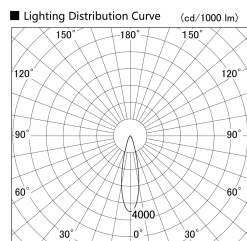

Item no. DD133-1425B9035

Series Name: Φ 80 series (DD133)

Installation	Recessed mount
Type	Lens type small adjustable downlight
Fixture wattage	14W
Beam angle	25deg
Color Temp.	3500K
CRI	Ra>90
Luminous	1334 lm
Body	Die-castaluminumalloy
Body finish	N/A
Trim finish	Black
Reflector finish	N/A
IP Rate	IP20
Light source	COB module
Input Voltage	AC220~240V
Dimming Type	Non-Dimmable
Certificate	CE,CCC
Cut Hole	80mm