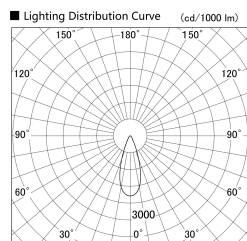

Item no. DD133-1435B9035

Series Name: Φ 80 series (DD133)

Installation	Recessed mount
Type	Lens type small adjustable downlight
Fixture wattage	14W
Beam angle	36deg
Color Temp.	3500K
CRI	Ra>90
Luminous	1370 lm
Body	Die-castaluminumalloy
Body finish	N/A
Trim finish	Black
Reflector finish	N/A
IP Rate	IP20
Light source	COB module
Input Voltage	AC220~240V
Dimming Type	Non-Dimmable
Certificate	CE,CCC
Cut Hole	80mm