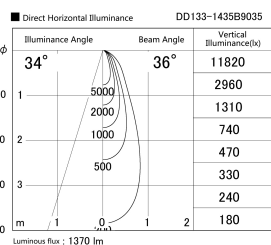

Item no. DD133-1435B9035

Series Name: Φ 80 series (DD133)

Installation	Recessed mount
Type	Lens type small adjustable downlight
Fixture wattage	14W
Beam angle	36deg
Color Temp.	3500K
CRI	Ra>90
Luminous	1370 lm
Body	Die-castaluminumalloy
Body finish	N/A
Trim finish	Black
Reflector finish	N/A
IP Rate	IP20
Light source	COB module
Input Voltage	AC220~240V
Dimming Type	Non-Dimmable
Certificate	CE,CCC
Cut Hole	80mm