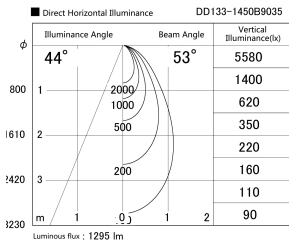

Item no. DD133-1450B9035

Series Name: Φ80 series (DD133)

Installation	Recessed mount
Type	Lens type small adjustable downlight
Fixture wattage	14W
Beam angle	53deg
Color Temp.	3500K
CRI	Ra>90
Luminous	1293 lm
Body	Die-castaluminumalloy
Body finish	N/A
Trim finish	Black
Reflector finish	N/A
IP Rate	IP20
Light source	COB module
Input Voltage	AC220~240V
Dimming Type	Non-Dimmable
Certificate	CE,CCC
Cut Hole	80mm