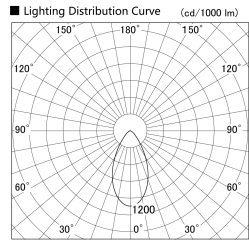

Item no. DD133-1450B9035

Series Name: Φ80 series (DD133)

Installation	Recessed mount
Type	Lens type small adjustable downlight
Fixture wattage	14W
Beam angle	53deg
Color Temp.	3500K
CRI	Ra>90
Luminous	1293 lm
Body	Die-castaluminumalloy
Body finish	N/A
Trim finish	Black
Reflector finish	N/A
IP Rate	IP20
Light source	COB module
Input Voltage	AC220~240V
Dimming Type	Non-Dimmable
Certificate	CE,CCC
Cut Hole	80mm