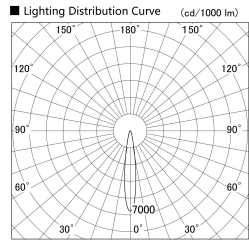

Item no. DD133-0815B9035

Series Name:  $\Phi$ 80 series (DD133)

Installation	Recessed mount
Type	Lens type small adjustable downlight
Fixture wattage	7.5W
Beam angle	16deg
Color Temp.	3500K
CRI	Ra>90
Luminous	623 lm
Body	Die-castaluminumalloy
Body finish	N/A
Trim finish	Black
Reflector finish	N/A
IP Rate	IP20
Light source	COB module
Input Voltage	AC220~240V
Dimming Type	Non-Dimmable
Certificate	CE,CCC
Cut Hole	80mm