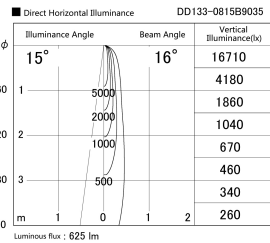

Item no. DD133-0815B9035

Series Name:  $\Phi$ 80 series (DD133)

Installation	Recessed mount
Type	Lens type small adjustable downlight
Fixture wattage	7.5W
Beam angle	16deg
Color Temp.	3500K
CRI	Ra>90
Luminous	623 lm
Body	Die-castaluminumalloy
Body finish	N/A
Trim finish	Black
Reflector finish	N/A
IP Rate	IP20
Light source	COB module
Input Voltage	AC220~240V
Dimming Type	Non-Dimmable
Certificate	CE,CCC
Cut Hole	80mm