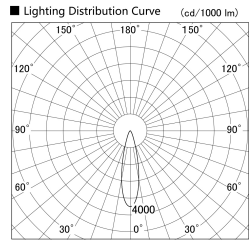

Item no. DD133-0825B9035

Series Name: Φ 80 series (DD133)

Installation	Recessed mount
Type	Lens type small adjustable downlight
Fixture wattage	7.5W
Beam angle	25deg
Color Temp.	3500K
CRI	Ra>90
Luminous	724 lm
Body	Die-castaluminumalloy
Body finish	N/A
Trim finish	Black
Reflector finish	N/A
IP Rate	IP20
Light source	COB module
Input Voltage	AC220~240V
Dimming Type	Non-Dimmable
Certificate	CE,CCC
Cut Hole	80mm