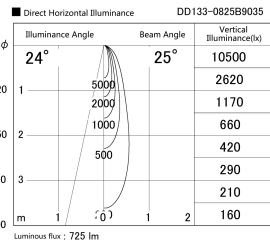

Item no. DD133-0825B9035

Series Name: Φ 80 series (DD133)

Installation	Recessed mount
Type	Lens type small adjustable downlight
Fixture wattage	7.5W
Beam angle	25deg
Color Temp.	3500K
CRI	Ra>90
Luminous	724 lm
Body	Die-castaluminumalloy
Body finish	N/A
Trim finish	Black
Reflector finish	N/A
IP Rate	IP20
Light source	COB module
Input Voltage	AC220~240V
Dimming Type	Non-Dimmable
Certificate	CE,CCC
Cut Hole	80mm