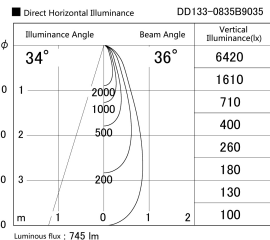

Item no. DD133-0835B9035

Series Name: Φ80 series (DD133)

Installation	Recessed mount
Type	Lens type small adjustable downlight
Fixture wattage	7.5W
Beam angle	36deg
Color Temp.	3500K
CRI	Ra>90
Luminous	744 lm
Body	Die-cast aluminum alloy
Body finish	N/A
Trim finish	Black
Reflector finish	N/A
IP Rate	IP20
Light source	COB module
Input Voltage	AC220~240V
Dimming Type	Non-Dimmable
Certificate	CE,CCC
Cut Hole	80mm