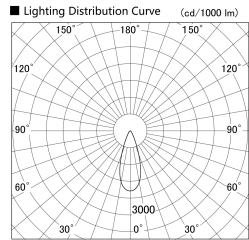

Item no. DD133-0835B9035

Series Name: Φ80 series (DD133)

Installation	Recessed mount
Type	Lens type small adjustable downlight
Fixture wattage	7.5W
Beam angle	36deg
Color Temp.	3500K
CRI	Ra>90
Luminous	744 lm
Body	Die-cast aluminum alloy
Body finish	N/A
Trim finish	Black
Reflector finish	N/A
IP Rate	IP20
Light source	COB module
Input Voltage	AC220~240V
Dimming Type	Non-Dimmable
Certificate	CE,CCC
Cut Hole	80mm