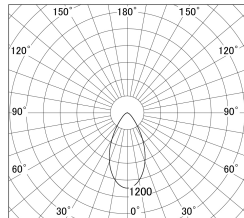

Item no. DD133-0850B9035

Series Name:  $\Phi$ 80 series (DD133)

Installation	Recessed mount
Type	Lens type small adjustable downlight
Fixture wattage	7.5W
Beam angle	53deg
Color Temp.	3500K
CRI	Ra>90
Luminous	701 lm
Body	Die-castaluminumalloy
Body finish	N/A
Trim finish	Black
Reflector finish	N/A
IP Rate	IP20
Light source	COB module
Input Voltage	AC220~240V
Dimming Type	Non-Dimmable
Certificate	CE,CCC
Cut Hole	80mm

■ Lighting Distribution Curve (cd/1000 lm)

■ Direct Horizontal Illuminance DD133-0850B9035