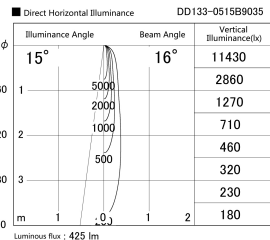

Item no. DD133-0515B9035

Series Name:  $\Phi$ 80 series (DD133)

Installation	Recessed mount
Type	Lens type small adjustable downlight
Fixture wattage	5W
Beam angle	16deg
Color Temp.	3500K
CRI	Ra>90
Luminous	426 lm
Body	Die-cast aluminum alloy
Body finish	N/A
Trim finish	Black
Reflector finish	N/A
IP Rate	IP20
Light source	COB module
Input Voltage	AC220~240V
Dimming Type	Non-Dimmable
Certificate	CE,CCC
Cut Hole	80mm