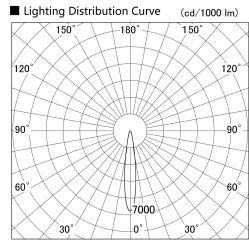

Item no. DD133-0515B9035

Series Name:  $\Phi$ 80 series (DD133)

Installation	Recessed mount
Type	Lens type small adjustable downlight
Fixture wattage	5W
Beam angle	16deg
Color Temp.	3500K
CRI	Ra>90
Luminous	426 lm
Body	Die-cast aluminum alloy
Body finish	N/A
Trim finish	Black
Reflector finish	N/A
IP Rate	IP20
Light source	COB module
Input Voltage	AC220~240V
Dimming Type	Non-Dimmable
Certificate	CE,CCC
Cut Hole	80mm