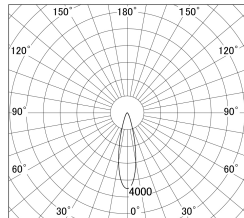

Item no. DD133-0525B9035

Series Name: Φ 80 series (DD133)

Installation	Recessed mount
Type	Lens type small adjustable downlight
Fixture wattage	5W
Beam angle	25deg
Color Temp.	3500K
CRI	Ra>90
Luminous	493 lm
Body	Die-castaluminumalloy
Body finish	N/A
Trim finish	Black
Reflector finish	N/A
IP Rate	IP20
Light source	COB module
Input Voltage	AC220~240V
Dimming Type	Non-Dimmable
Certificate	CE,CCC
Cut Hole	80mm

■ Lighting Distribution Curve (cd/1000 lm)

■ Direct Horizontal Illuminance DD133-0525B9035