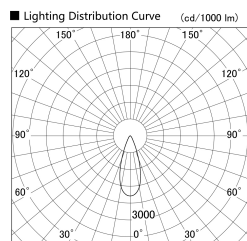

Item no. DD133-0535B9035

Series Name:  $\Phi$ 80 series (DD133)

Installation	Recessed mount
Type	Lens type small adjustable downlight
Fixture wattage	5W
Beam angle	36deg
Color Temp.	3500K
CRI	Ra>90
Luminous	506 lm
Body	Die-castaluminumalloy
Body finish	N/A
Trim finish	Black
Reflector finish	N/A
IP Rate	IP20
Light source	COB module
Input Voltage	AC220~240V
Dimming Type	Non-Dimmable
Certificate	CE,CCC
Cut Hole	80mm