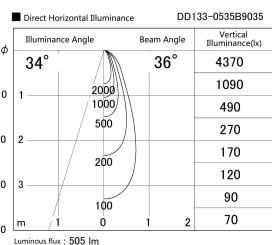

Item no. DD133-0535B9035

Series Name:  $\Phi$ 80 series (DD133)

Installation	Recessed mount
Type	Lens type small adjustable downlight
Fixture wattage	5W
Beam angle	36deg
Color Temp.	3500K
CRI	Ra>90
Luminous	506 lm
Body	Die-castaluminumalloy
Body finish	N/A
Trim finish	Black
Reflector finish	N/A
IP Rate	IP20
Light source	COB module
Input Voltage	AC220~240V
Dimming Type	Non-Dimmable
Certificate	CE,CCC
Cut Hole	80mm