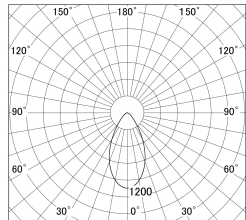

Item no. DD133-0550B9035

Series Name:  $\Phi$ 80 series (DD133)

Installation	Recessed mount
Type	Lens type small adjustable downlight
Fixture wattage	5W
Beam angle	53deg
Color Temp.	3500K
CRI	Ra>90
Luminous	477 lm
Body	Die-castaluminumalloy
Body finish	N/A
Trim finish	Black
Reflector finish	N/A
IP Rate	IP20
Light source	COB module
Input Voltage	AC220~240V
Dimming Type	Non-Dimmable
Certificate	CE,CCC
Cut Hole	80mm

■ Lighting Distribution Curve (cd/1000 lm)

■ Direct Horizontal Illuminance DD133-0550B9035