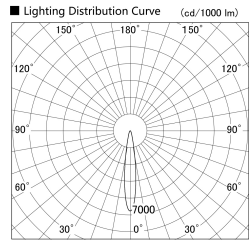

Item no. DD133-1415B9040

Series Name: Φ80 series (DD133)

Installation	Recessed mount
Type	Lens type small adjustable downlight
Fixture wattage	14W
Beam angle	16deg
Color Temp.	4000K
CRI	Ra>90
Luminous	1148 lm
Body	Die-castaluminumalloy
Body finish	N/A
Trim finish	Black
Reflector finish	N/A
IP Rate	IP20
Light source	COB module
Input Voltage	AC220~240V
Dimming Type	Non-Dimmable
Certificate	CE,CCC
Cut Hole	80mm