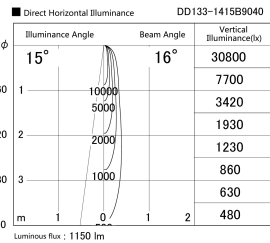

Item no. DD133-1415B9040

Series Name: Φ80 series (DD133)

Installation	Recessed mount
Type	Lens type small adjustable downlight
Fixture wattage	14W
Beam angle	16deg
Color Temp.	4000K
CRI	Ra>90
Luminous	1148 lm
Body	Die-castaluminumalloy
Body finish	N/A
Trim finish	Black
Reflector finish	N/A
IP Rate	IP20
Light source	COB module
Input Voltage	AC220~240V
Dimming Type	Non-Dimmable
Certificate	CE,CCC
Cut Hole	80mm