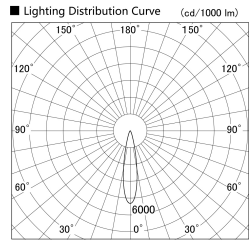

Item no. DD133-1420B9040

Series Name: Φ80 series (DD133)

Installation	Recessed mount
Type	Lens type small adjustable downlight
Fixture wattage	14W
Beam angle	21deg
Color Temp.	4000K
CRI	Ra>90
Luminous	1431 lm
Body	Die-castaluminumalloy
Body finish	N/A
Trim finish	Black
Reflector finish	N/A
IP Rate	IP20
Light source	COB module
Input Voltage	AC220~240V
Dimming Type	Non-Dimmable
Certificate	CE,CCC
Cut Hole	80mm