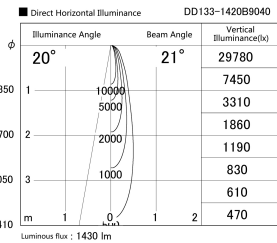

Item no. DD133-1420B9040

Series Name: Φ80 series (DD133)

Installation	Recessed mount
Type	Lens type small adjustable downlight
Fixture wattage	14W
Beam angle	21deg
Color Temp.	4000K
CRI	Ra>90
Luminous	1431 lm
Body	Die-castaluminumalloy
Body finish	N/A
Trim finish	Black
Reflector finish	N/A
IP Rate	IP20
Light source	COB module
Input Voltage	AC220~240V
Dimming Type	Non-Dimmable
Certificate	CE,CCC
Cut Hole	80mm