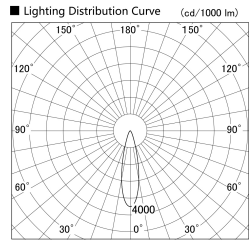

Item no. DD133-1425B9040

Series Name: Φ 80 series (DD133)

Installation	Recessed mount
Type	Lens type small adjustable downlight
Fixture wattage	14W
Beam angle	25deg
Color Temp.	4000K
CRI	Ra>90
Luminous	1360 lm
Body	Die-cast aluminum alloy
Body finish	N/A
Trim finish	Black
Reflector finish	N/A
IP Rate	IP20
Light source	COB module
Input Voltage	AC220~240V
Dimming Type	Non-Dimmable
Certificate	CE,CCC
Cut Hole	80mm