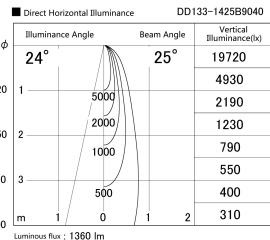

Item no. DD133-1425B9040

Series Name: Φ 80 series (DD133)

Installation	Recessed mount
Type	Lens type small adjustable downlight
Fixture wattage	14W
Beam angle	25deg
Color Temp.	4000K
CRI	Ra>90
Luminous	1360 lm
Body	Die-cast aluminum alloy
Body finish	N/A
Trim finish	Black
Reflector finish	N/A
IP Rate	IP20
Light source	COB module
Input Voltage	AC220~240V
Dimming Type	Non-Dimmable
Certificate	CE,CCC
Cut Hole	80mm