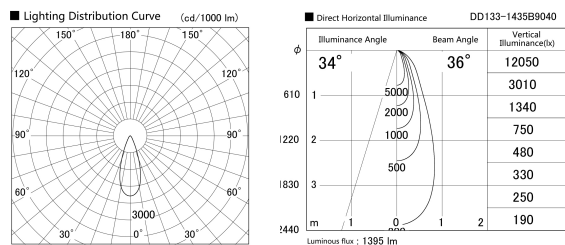

Item no. DD133-1435B9040

Series Name: Φ 80 series (DD133)

Installation	Recessed mount
Type	Lens type small adjustable downlight
Fixture wattage	14W
Beam angle	36deg
Color Temp.	4000K
CRI	Ra>90
Luminous	1396 lm
Body	Die-cast aluminum alloy
Body finish	N/A
Trim finish	Black
Reflector finish	N/A
IP Rate	IP20
Light source	COB module
Input Voltage	AC220~240V
Dimming Type	Non-Dimmable
Certificate	CE,CCC
Cut Hole	80mm