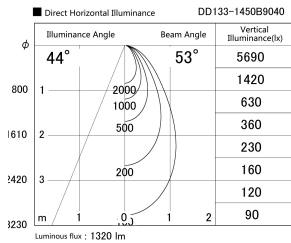

Item no. DD133-1450B9040

Series Name: Φ80 series (DD133)

Installation	Recessed mount
Type	Lens type small adjustable downlight
Fixture wattage	14W
Beam angle	53deg
Color Temp.	4000K
CRI	Ra>90
Luminous	1318 lm
Body	Die-castaluminumalloy
Body finish	N/A
Trim finish	Black
Reflector finish	N/A
IP Rate	IP20
Light source	COB module
Input Voltage	AC220~240V
Dimming Type	Non-Dimmable
Certificate	CE,CCC
Cut Hole	80mm