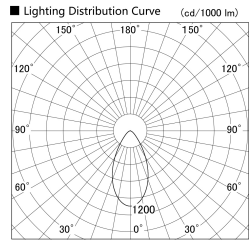

Item no. DD133-1450B9040

Series Name: Φ80 series (DD133)

Installation	Recessed mount
Type	Lens type small adjustable downlight
Fixture wattage	14W
Beam angle	53deg
Color Temp.	4000K
CRI	Ra>90
Luminous	1318 lm
Body	Die-castaluminumalloy
Body finish	N/A
Trim finish	Black
Reflector finish	N/A
IP Rate	IP20
Light source	COB module
Input Voltage	AC220~240V
Dimming Type	Non-Dimmable
Certificate	CE,CCC
Cut Hole	80mm