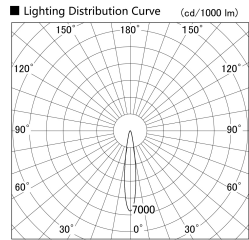

Item no. DD133-0815B9040

Series Name: Φ80 series (DD133)

Installation	Recessed mount
Type	Lens type small adjustable downlight
Fixture wattage	7.5W
Beam angle	16deg
Color Temp.	4000K
CRI	Ra>90
Luminous	635 lm
Body	Die-castaluminumalloy
Body finish	N/A
Trim finish	Black
Reflector finish	N/A
IP Rate	IP20
Light source	COB module
Input Voltage	AC220~240V
Dimming Type	Non-Dimmable
Certificate	CE,CCC
Cut Hole	80mm