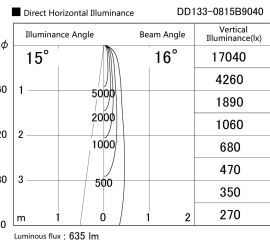

Item no. DD133-0815B9040

Series Name: Φ80 series (DD133)

Installation	Recessed mount
Type	Lens type small adjustable downlight
Fixture wattage	7.5W
Beam angle	16deg
Color Temp.	4000K
CRI	Ra>90
Luminous	635 lm
Body	Die-castaluminumalloy
Body finish	N/A
Trim finish	Black
Reflector finish	N/A
IP Rate	IP20
Light source	COB module
Input Voltage	AC220~240V
Dimming Type	Non-Dimmable
Certificate	CE,CCC
Cut Hole	80mm