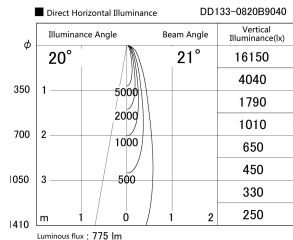

Item no. DD133-0820B9040

Series Name: Φ80 series (DD133)

Installation	Recessed mount
Type	Lens type small adjustable downlight
Fixture wattage	7.5W
Beam angle	21deg
Color Temp.	4000K
CRI	Ra>90
Luminous	776 lm
Body	Die-cast aluminum alloy
Body finish	N/A
Trim finish	Black
Reflector finish	N/A
IP Rate	IP20
Light source	COB module
Input Voltage	AC220~240V
Dimming Type	Non-Dimmable
Certificate	CE,CCC
Cut Hole	80mm