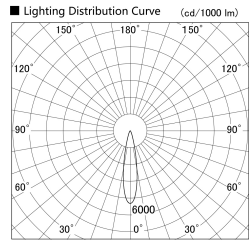

Item no. DD133-0820B9040

Series Name: Φ80 series (DD133)

Installation	Recessed mount
Type	Lens type small adjustable downlight
Fixture wattage	7.5W
Beam angle	21deg
Color Temp.	4000K
CRI	Ra>90
Luminous	776 lm
Body	Die-cast aluminum alloy
Body finish	N/A
Trim finish	Black
Reflector finish	N/A
IP Rate	IP20
Light source	COB module
Input Voltage	AC220~240V
Dimming Type	Non-Dimmable
Certificate	CE,CCC
Cut Hole	80mm