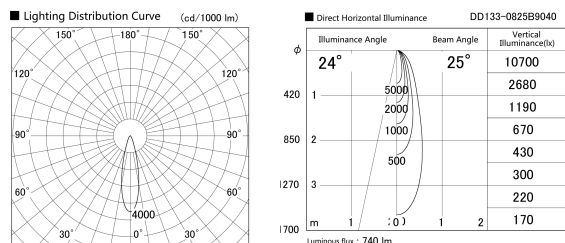

Item no. DD133-0825B9040

Series Name: Φ 80 series (DD133)

Installation	Recessed mount
Type	Lens type small adjustable downlight
Fixture wattage	7.5W
Beam angle	25deg
Color Temp.	4000K
CRI	Ra>90
Luminous	738 lm
Body	Die-cast aluminum alloy
Body finish	N/A
Trim finish	Black
Reflector finish	N/A
IP Rate	IP20
Light source	COB module
Input Voltage	AC220~240V
Dimming Type	Non-Dimmable
Certificate	CE,CCC
Cut Hole	80mm