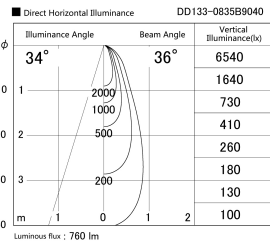

Item no. DD133-0835B9040

Series Name: Φ 80 series (DD133)

Installation	Recessed mount
Type	Lens type small adjustable downlight
Fixture wattage	7.5W
Beam angle	36deg
Color Temp.	4000K
CRI	Ra>90
Luminous	758 lm
Body	Die-castaluminumalloy
Body finish	N/A
Trim finish	Black
Reflector finish	N/A
IP Rate	IP20
Light source	COB module
Input Voltage	AC220~240V
Dimming Type	Non-Dimmable
Certificate	CE,CCC
Cut Hole	80mm