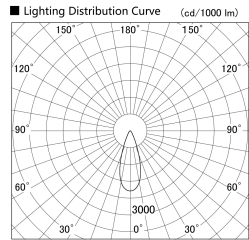

Item no. DD133-0835B9040

Series Name: Φ 80 series (DD133)

Installation	Recessed mount
Type	Lens type small adjustable downlight
Fixture wattage	7.5W
Beam angle	36deg
Color Temp.	4000K
CRI	Ra>90
Luminous	758 lm
Body	Die-castaluminumalloy
Body finish	N/A
Trim finish	Black
Reflector finish	N/A
IP Rate	IP20
Light source	COB module
Input Voltage	AC220~240V
Dimming Type	Non-Dimmable
Certificate	CE,CCC
Cut Hole	80mm