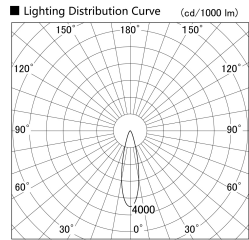

Item no. DD133-0525B9040

Series Name: Φ80 series (DD133)

Installation	Recessed mount
Type	Lens type small adjustable downlight
Fixture wattage	5W
Beam angle	25deg
Color Temp.	4000K
CRI	Ra>90
Luminous	502 lm
Body	Die-cast aluminum alloy
Body finish	N/A
Trim finish	Black
Reflector finish	N/A
IP Rate	IP20
Light source	COB module
Input Voltage	AC220~240V
Dimming Type	Non-Dimmable
Certificate	CE,CCC
Cut Hole	80mm