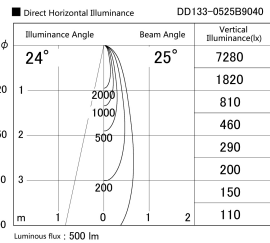

Item no. DD133-0525B9040

Series Name: Φ80 series (DD133)

Installation	Recessed mount
Type	Lens type small adjustable downlight
Fixture wattage	5W
Beam angle	25deg
Color Temp.	4000K
CRI	Ra>90
Luminous	502 lm
Body	Die-cast aluminum alloy
Body finish	N/A
Trim finish	Black
Reflector finish	N/A
IP Rate	IP20
Light source	COB module
Input Voltage	AC220~240V
Dimming Type	Non-Dimmable
Certificate	CE,CCC
Cut Hole	80mm