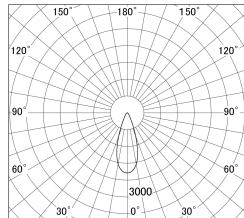

Item no. DD133-0535B9040

Series Name: Φ 80 series (DD133)

Installation	Recessed mount
Type	Lens type small adjustable downlight
Fixture wattage	5W
Beam angle	36deg
Color Temp.	4000K
CRI	Ra>90
Luminous	516 lm
Body	Die-castaluminumalloy
Body finish	N/A
Trim finish	Black
Reflector finish	N/A
IP Rate	IP20
Light source	COB module
Input Voltage	AC220~240V
Dimming Type	Non-Dimmable
Certificate	CE,CCC
Cut Hole	80mm

■ Lighting Distribution Curve (cd/1000 lm)

■ Direct Horizontal Illuminance DD133-0535B9040