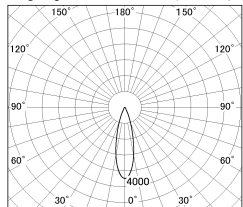

Installation	Recessed mount
Type	High-efficiency Lens type adjustable downlight
Fixture wattage	38.5W
Beam angle	26deg
Color Temp.	2700K
CRI	Ra>90
Luminous	3474 lm
Body	Die-cast aluminum alloy
Body finish	N/A
Trim finish	White
Reflector finish	N/A
IP Rate	IP20
Light source	COB module
Input Voltage	AC220~240V
Dimming Type	Non-Dimmable
Certificate	CE,CCC
Cut Hole	150mm

■ Lighting Distribution Curve (cd/1000 lm)

φ	Illuminance Angle	Beam Angle	Vertical Illuminance(lx)
	25°	27°	50110
440			12530
880	20000		5570
	10000		3130
1330	5000		2000
	2000		1390
1770	1000		1020
	0		780