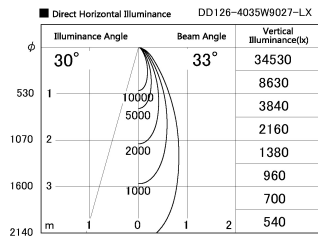

Item no. DD126-4035W9027-LX

Series Name: Cledy versa L-G (DD126-LX)

Installation	Recessed mount
Type	High-efficiency Lens type adjustable downlight
Fixture wattage	38.5W
Beam angle	29deg
Color Temp.	2700K
CRI	Ra>90
Luminous	3625 lm
Body	Die-castaluminumalloy
Body finish	N/A
Trim finish	White
Reflector finish	N/A
IP Rate	IP20
Light source	COB module
Input Voltage	AC220~240V
Dimming Type	Non-Dimmable
Certificate	CE,CCC
Cut Hole	150mm