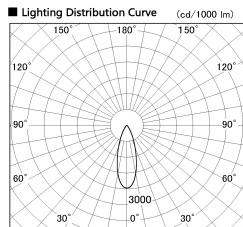

Item no. DD126-4035W9027-LX

Series Name: Cledy versa L-G (DD126-LX)

Installation	Recessed mount
Type	High-efficiency Lens type adjustable downlight
Fixture wattage	38.5W
Beam angle	29deg
Color Temp.	2700K
CRI	Ra>90
Luminous	3625 lm
Body	Die-castaluminumalloy
Body finish	N/A
Trim finish	White
Reflector finish	N/A
IP Rate	IP20
Light source	COB module
Input Voltage	AC220~240V
Dimming Type	Non-Dimmable
Certificate	CE,CCC
Cut Hole	150mm