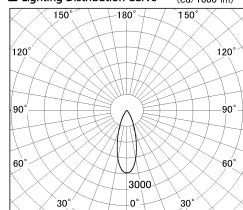

Installation	Recessed mount
Type	High-efficiency Lens type adjustable downlight
Fixture wattage	35.5W
Beam angle	28deg
Color Temp.	2700K
CRI	Ra>90
Luminous	3425 lm
Body	Die-castaluminumalloy
Body finish	N/A
Trim finish	White
Reflector finish	N/A
IP Rate	IP20
Light source	COB module
Input Voltage	AC220~240V
Dimming Type	Non-Dimmable
Certificate	CE,CCC
Cut Hole	150mm

■ Lighting Distribution Curve (cd/1000 lm)