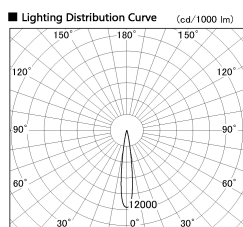

Item no. DD126-3215W9027-LX

Series Name: Cledy versa L-G (DD126-LX)

Installation	Recessed mount
Type	High-efficiency Lens type adjustable downlight
Fixture wattage	32W
Beam angle	20deg
Color Temp.	2700K
CRI	Ra>90
Luminous	2414 lm
Body	Die-castaluminumalloy
Body finish	N/A
Trim finish	White
Reflector finish	N/A
IP Rate	IP20
Light source	COB module
Input Voltage	AC220~240V
Dimming Type	Non-Dimmable
Certificate	CE,CCC
Cut Hole	125mm

■ Direct Horizontal Illuminance DD126-3215W9027-LX

φ	Illuminance Angle	Beam Angle	Vertical Illuminance (lx)
240	14°	15°	113130
1	50000		28280
	20000		12570
490	10000		7070
2			4530
730	5000		3140
3			2310
980			1770
m	2.0	1	2