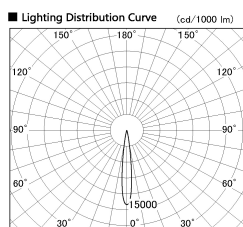

Item no. DD126-2515W9027-LX

Series Name: Cledy versa L-G (DD126-LX)

Installation	Recessed mount
Type	High-efficiency Lens type adjustable downlight
Fixture wattage	24W
Beam angle	55deg
Color Temp.	2700K
CRI	Ra>90
Luminous	1781 lm
Body	Die-cast aluminum alloy
Body finish	N/A
Trim finish	White
Reflector finish	N/A
IP Rate	IP20
Light source	COB module
Input Voltage	AC220~240V
Dimming Type	Non-Dimmable
Certificate	CE,CCC
Cut Hole	125mm

Direct Horizontal Illuminance DD126-2515W9027-LX

φ	Illuminance Angle	Beam Angle	Vertical Illuminance (lx)
120	12°	13°	100710
110	5000		25180
100	20000		11190
90	10000		6290
80	5000		4030
70			2800
60			2060
50			1570