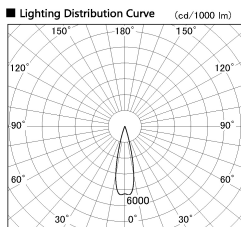

Item no. DD126-2525W9027-LX

Series Name: Cledy versa L-G (DD126-LX)

■ Direct Horizontal Illuminance DD126-2525W9027-LX

φ	Illuminance Angle	Beam Angle	Vertical Illuminance (lx)
400	23°	25°	38380
810			9600
1220			4260
1620			2400
			1540
			1070
			780
			600

Installation	Recessed mount
Type	High-efficiency Lens type adjustable downlight
Fixture wattage	24W
Beam angle	59deg
Color Temp.	2700K
CRI	Ra>90
Luminous	1873 lm
Body	Die-cast aluminum alloy
Body finish	N/A
Trim finish	White
Reflector finish	N/A
IP Rate	IP20
Light source	COB module
Input Voltage	AC220~240V
Dimming Type	Non-Dimmable
Certificate	CE,CCC
Cut Hole	125mm